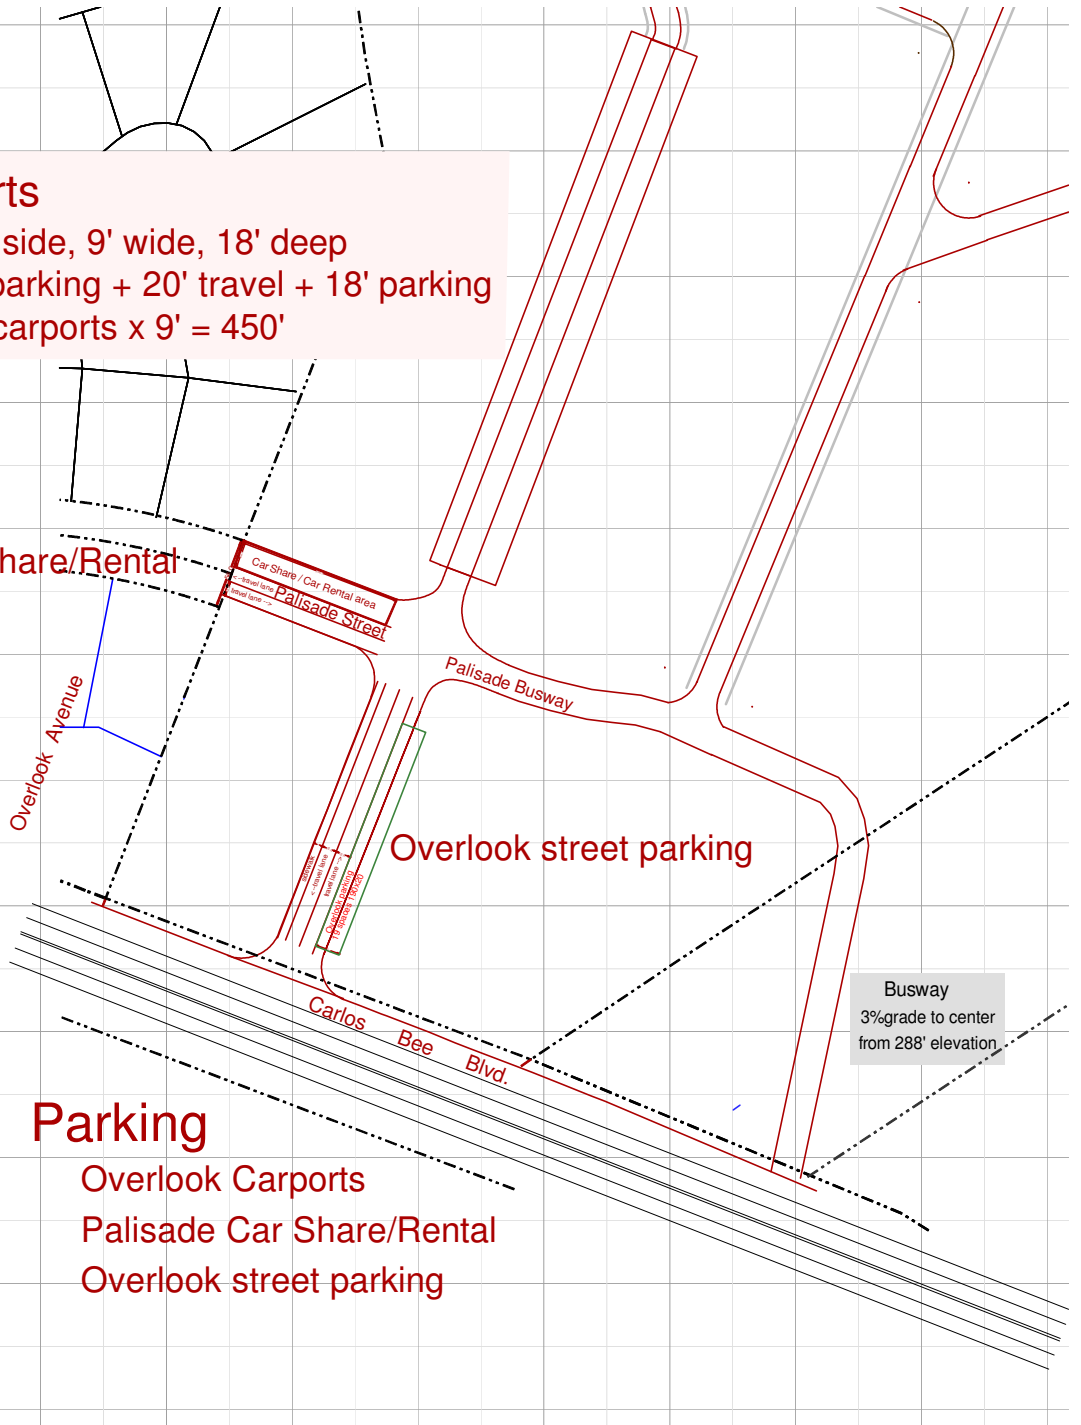

## Overlook Carports

50 carports each side, 9' wide, 18' deep  
ROW width: 18' parking + 20' travel + 18' parking  
ROW length: 50 carports x 9' = 450'

## Parking

- Overlook Carports
- Palisade Car Share/Rental
- Overlook street parking